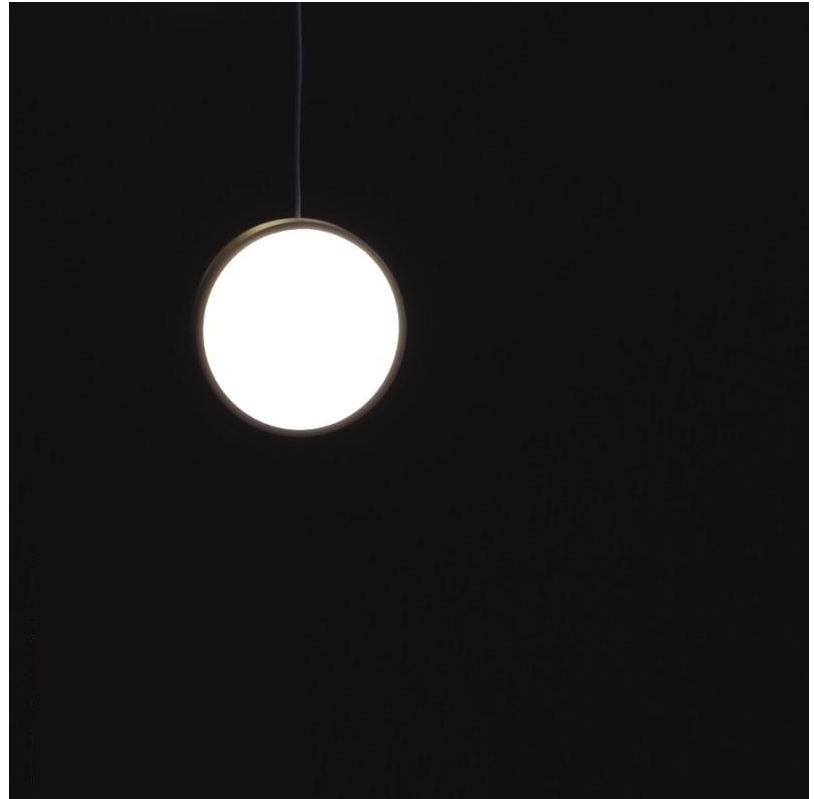

D131057-

base number   Finish
Options

1. To build a product code in our configurator select the specify button on the base model # product page
2. To build a manual product code on this datasheet choose from the options listed below in blue font and add the suffix to the base model #

GENERAL

Series: Do Not Disturb
Brand: Knikerboker
Division: Design
Mounting Type: Suspension
Mounting Location: Ceiling
Subcategory: Ambient

PHYSICAL

Shape: Round
Length (mm): 110
Length (in): 4 5/16
Width (mm): 25
Width (in): 1
Max. Overall Height (mm): 2000
Max. Overall Height (in): 78 3/4
Light Distribution: Direct / Indirect
Diffuser: Opal
Fixture Finish: EWH / EBK / MAN / COF / PRD / SLF / GLF / CLF / BRL
Fixture Material: Metal
Cable Details: Silicon Coaxial Cable 1500mm

ELECTRICAL

Lamp Type: LED
Input Wattage (W): 8
Total Output Wattage (W): 7
Dimming: 0-10V Dimming / Phase Dimming (120Vac Only)
Driver Included: Yes
Driver Location: Integrated
Driver Type: Constant Voltage - 120 / 277Vac
Driver Class: Class 2
Input Voltage (V): 120 - 277
Output Voltage (V): 24
Upon Request: (Not included - see components) Remote: 0-10Vdc dimming / (Included) Integral: Phase dimming @120Vac only / Non-dimming 277Vac

LED

Number of LEDs: 1
Color Temperature (°K): 3000
Max. Delivered Lumen (lm): 1000
CRI: >85 CRI
Lamp Life (hrs): 50000

OPTICAL

RATINGS AND CERTIFICATIONS

Certified By: Certified for North American Standards
IP rating: IP20